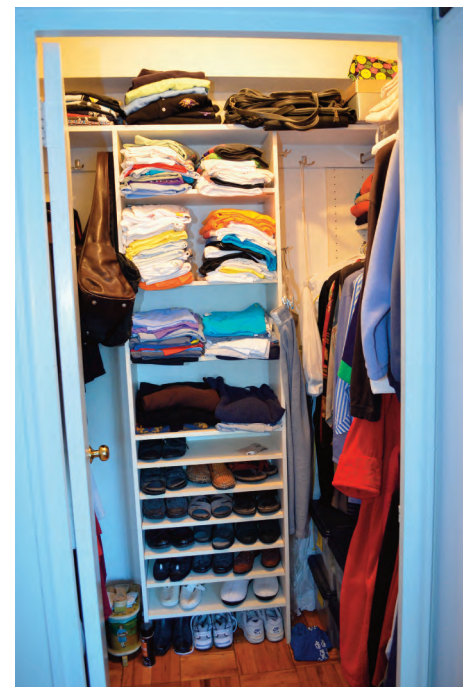

# M.Y. Condo – Baltimore, MD

(From 1998 to Present)

98' – 3DW Lateral File  
00' – 3 DW Lateral File  
01' – New Home Office

01' – Shelving added  
File Pedestal Added

07' – Tall Bookcase System

08' – Added 2-DW  
Lateral Files

08' – Closet System

10' – Pedestal Cabinet

10' – Bookcase w/Overlay  
Top Added

09' - Bookcases Added