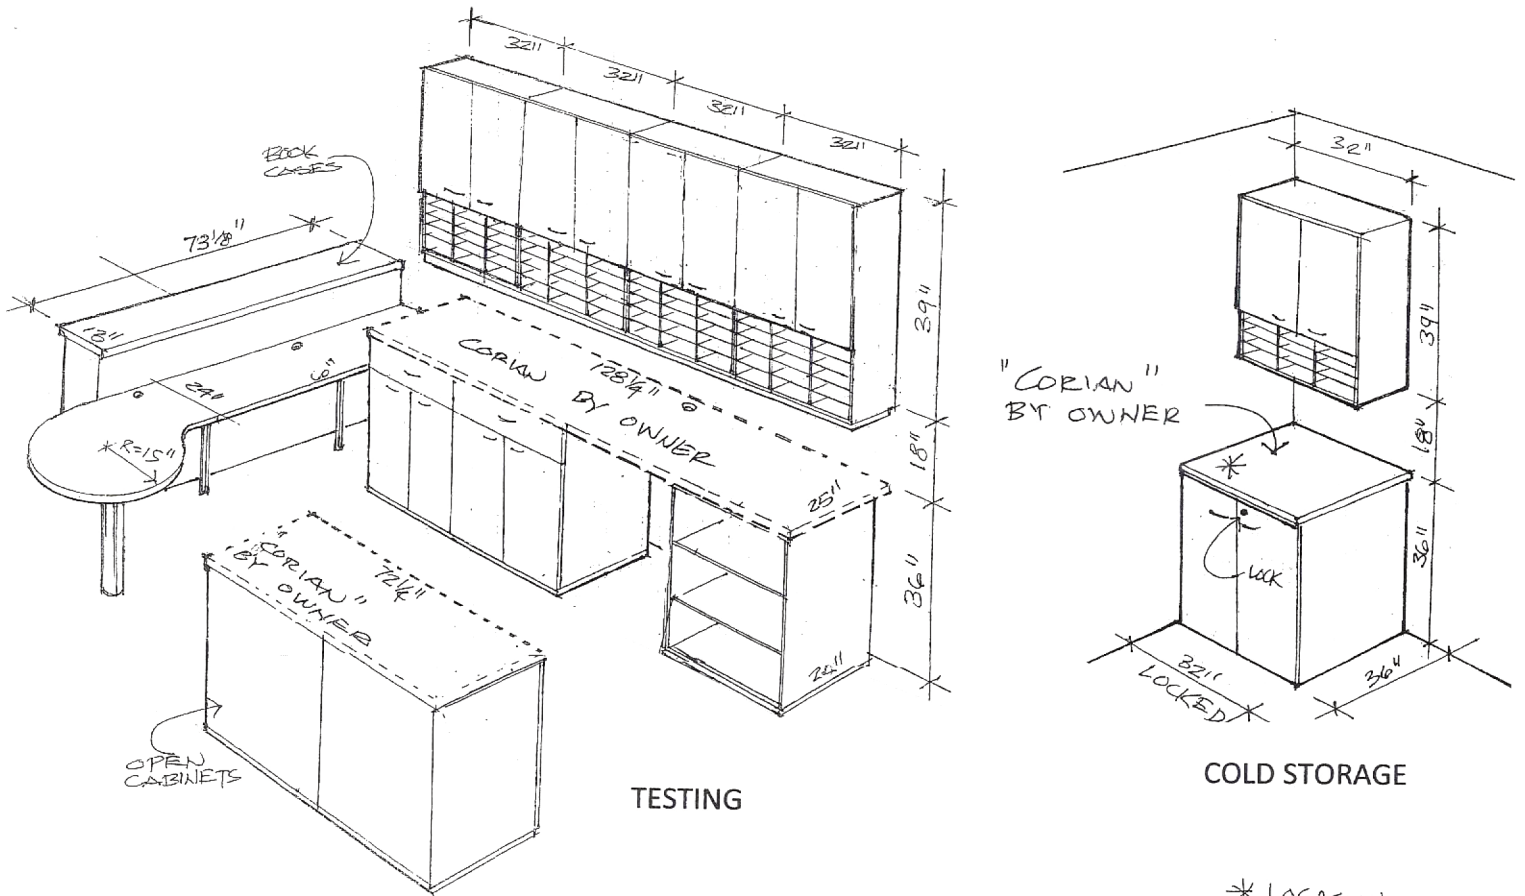

Mid-Maryland Dairy Veterinarians

COLD STORAGE