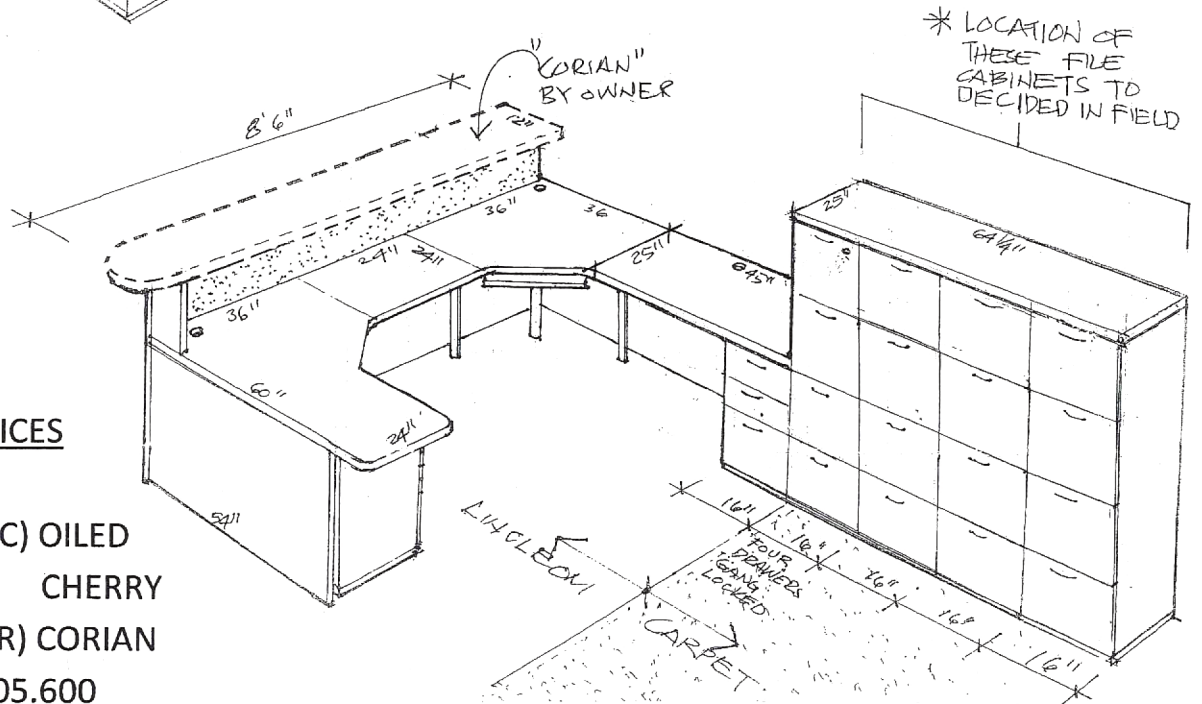

Mid-Maryland Dairy Veterinarians

TESTING

COLD STORAGE

ACCOUNTING

IAGER - VET OFFICES

(DM) 2015

FINISH: CABS-(OC) OILED

CHERRY

TOPS-(CR) CORIAN

PULLS: (H) 117.05.600

KY.BD: (BK) 632.68.316

TK BD: (EQ) EQUAL WHEAT

U.C. LIGHTS: LOOX 833.76.035