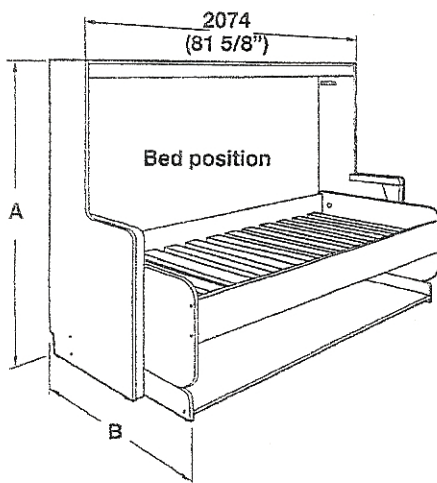

Hiddenbed — Home and Closet Organization

Desk Folding Into Platform Bed

Single/Twin Size Bed

- Use a standard twin mattress 75" X 39" with a maximum thickness of 10" and approximate weight of 44 lbs.
- Items left on desk cannot exceed 18" in height and 55 lbs. in weight

Material: Steel; Finish: black

A	B	C	D	Item No.
1436 (56 9/16")	1115 (43 7/8")	997 (39 1/4")	905 (35 5/8")	271.97.300

Double/Full Size Bed

- Use a standard double mattress 75" x 54" with a maximum thickness of 12" and approximate weight of 55 lbs.
- Items left on desk cannot exceed 20" in height and 55 lbs. in weight

Material: Steel; Finish: black

A	B	C	D	Item No.
1738 (68 7/16")	1535 (60 7/16")	1122 (44 3/16")	990 (39")	271.97.301