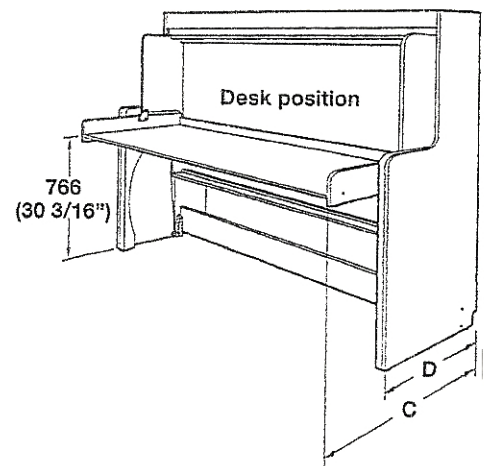

Hiddenbed — Home and Closet Organization

Desk Folding Into Platform Bed

Single/Twin Size Bed

- Use a standard twin mattress 75" X 39" with a maximum thickness of 10" and approximate weight of 44 lbs.
- Items left on desk cannot exceed 18" in height and 55 lbs. in weight

Material: Steel; Finish: black

A	B	C	D	Item No.
1436 (56 9/16")	1115 (43 7/8")	997 (39 1/4")	905 (35 5/8")	271.97.300

Double/Full Size Bed

- Use a standard double mattress 75" x 54" with a maximum thickness of 12" and approximate weight of 55 lbs.
- Items left on desk cannot exceed 20" in height and 55 lbs. in weight

Material: Steel; Finish: black

A	B	C	D	Item No.
1738 (68 7/16")	1535 (60 7/16")	1122 (44 3/16")	990 (39")	271.97.301