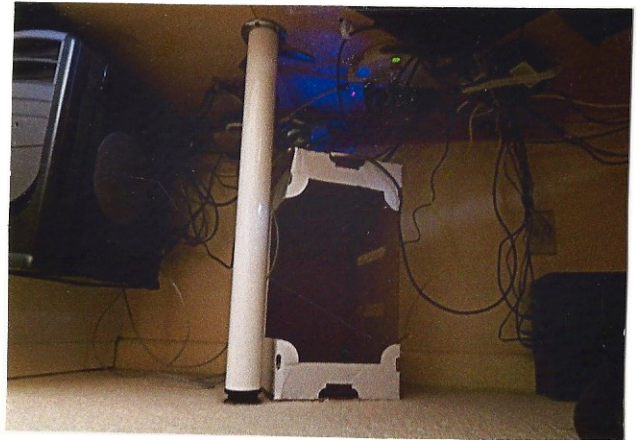

**PROFESSIONAL HOME BASED BUSINESS**

**SPARE ROOM CONVERSION**

**END DW/FILE CABINET**

HAPPY OWNER

*"I love it and all the amenities"*

PENINSULA W/END DW/FILE CABINET

BASE CABINET – SCRIBE FILLER

SEATING, KY BD TRAY, DATA ENTRY

CPU HOLDER, SUSPENDED WIRE HARNESS

WALL CABINET – SCRIBE FILLER

UNDER CABINET LIGHTING

**GARBARINI RESIDENCE – 2000'**

FINISH: (WH) WHITE CABINETRY

(MP) MAPLE FRONTS

(MP) WORK SURFACES

HANDLE PULLS: (N) T-BAR

UNDER CABINET LIGHTING

CPU HOLDER, KEY BOARD TRAY

SUSPENDED WIRE HARNESS