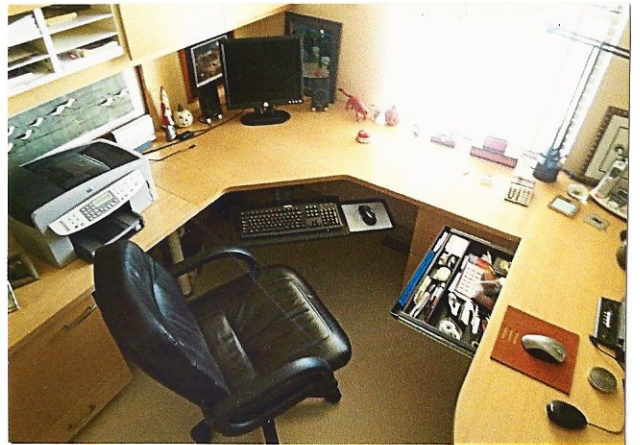

**PROFESSIONAL HOME BASED BUSINESS**

**SPARE ROOM CONVERSION**

**END DW/FILE CABINET**

HAPPY OWNER

*"I love it and all the amenities"*

PENINSULA W/END DW/FILE CABINET

BASE CABINET – SCRIBE FILLER

SEATING, KY BD TRAY, DATA ENTRY

CPU HOLDER, SUSPENDED WIRE HARNESS

WALL CABINET – SCRIBE FILLER

UNDER CABINET LIGHTING

**GARBARINI RESIDENCE – 2000'**

FINISH: (WH) WHITE CABINETRY

(MP) MAPLE FRONTS

(MP) WORK SURFACES

HANDLE PULLS: (N) T-BAR