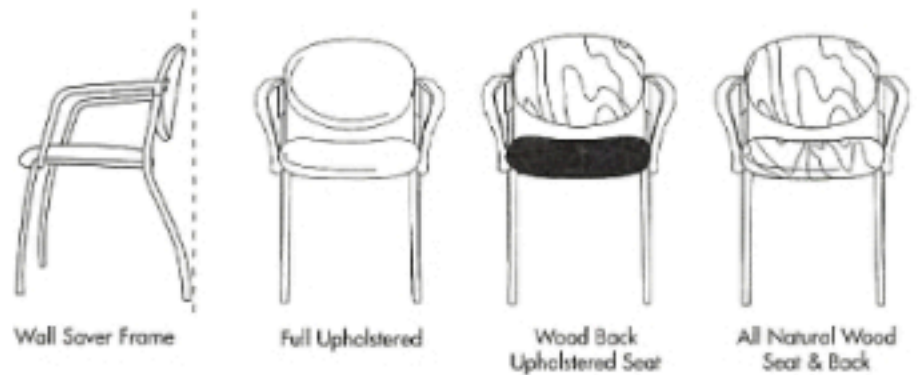

Multi-Purpose, Guest & Stacking

OCTIV

Stackable side chair simple, sharp and comfortable. Contoured back rest with padded seat.

Details-Styles

- 4 Standard Fabrics
- 6 Faux upgrade
- Steel/Aluminum Frame

Chair Sizes

- Overall: W - 20" - 22"
- Overall: D - 22" - 25"

Arm Styles

- With or Without
- Gang Attachment Option

Weight Capacity

- Standard Weight Capacity 300 lbs.

Frame Colors

- Chrome
- Black

Standard Options

- Casters (Guest Chairs Only)
- Cart with Casters

(Stacks 8 high with cart and 5 high without cart)

Oversize Chair

- Bariatric Option
- Standard Weight Capacity - 500 lbs.

Contact us for further information: