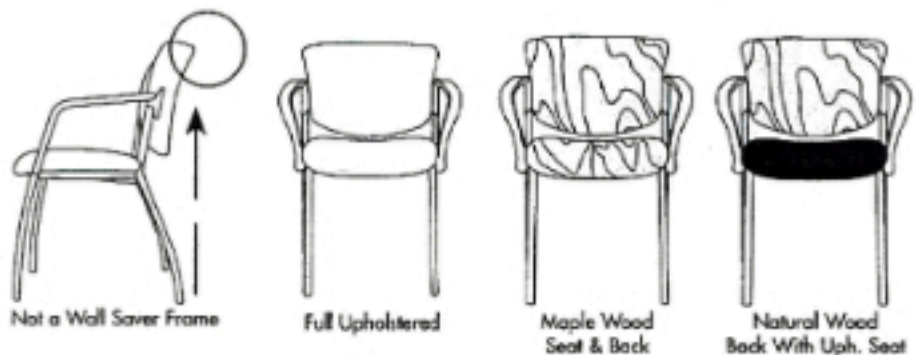

Multi-Purpose, Guest & Stacking

OCTIV

Stackable side chair simple, sharp and comfortable. Contoured back rest with padded seat.

Details-Styles

- 4 Standard Fabrics
- 6 Faux upgrade
- Steel/Aluminum Frame

Chair Sizes

- Overall: W - 20" - 22"
- Overall: D - 22" - 25"

Arm Styles

- With or Without
- Gang Attachment Option

Weight Capacity

- Standard Weight Capacity 300 lbs.

Frame Colors

- Chrome
- Black

Standard Options

- Casters (Guest Chairs Only)
- Cart with Casters

(Stacks 8 high with cart and 5 high without cart)

Oversize Chair

- Bariatric Option
- Standard Weight Capacity - 500 lbs.

Contact us for further information: