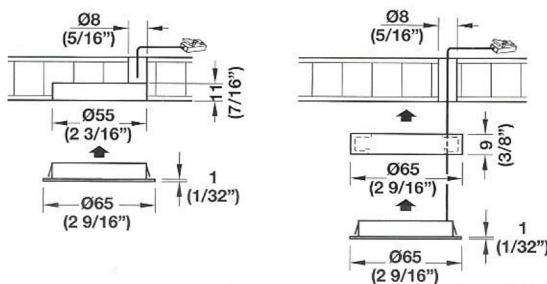

Light Color: 3000 (warm white)
Diameter: 32 mm (1 1/4")
Length: 450 mm (17 3/4")
Wattage: 2
Number of LEDs: 1

Lumen: 70
Lumen per watt: 48
Color rendering index (CRI): 93
Cable length: 2 m (78 3/4")
Material/Finish: Steel, silver

Loox LED 3001

Recess Mounted Light

- Enhances display cabinets and shelves
 - Can be surface or recess mounted
 - Two light colors provide options in design
- Accessories: Driver - page 29

Diameter: 65 mm (2 9/16")
Height: 11 mm (7/16")
Wattage: 1.7
Number of LEDs: 24
Color rendering index (CRI): 80-90
Cable length: 2.5 m (98 3/8")
Material: Aluminum with clear glass

Loox LED 3006

Down Light

24 V System

Light Color: 3200 (warm white)
 Length x Width x Height: 900 mm (35 7/16") x 59 mm (2 5/16") x 15 mm (5/8")
 Wattage: 5.4 (1.8 x 3)
 Number of LEDs: 75 (25 x 3)
 Lumen: 280
 Lumen per watt: 42
 Color rendering index (CRI): 80-90
 Cable length: 2 m (78 3/4")
 Material/Finish: Aluminum, silver colored anodized

Single Light

Length x Width x Height: 55 mm (2 3/16") x 55 mm (2 3/16") x 15 mm (5/8")
 Wattage: 1.8

	Item No.
	833.76.060

Visit our Design Studio for full lighting line.