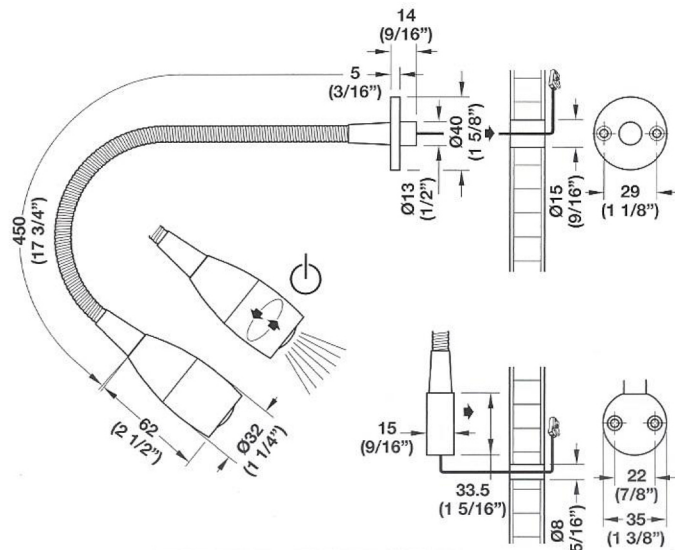

1. Reading light
   - Flexible spotlight in the bookshelf or storage area
   - Easy to position
   - Glass lens provides a pleasant, uniform cone of light
   - Integrated switch – simply rotate the head of the light for on/off
2. Supplied with: Mounting accessories
   Accessories: Driver - page 21
   Note: Cannot be dimmed

Light Color: 3000 (warm white)
Diameter: 32 mm (1 1/4")
Length: 450 mm (17 3/4")
Wattage: 2
Number of LEDs: 1

Lumen: 70
Lumen per watt: 48
Color rendering index (CRI): 93
Cable length: 2 m (78 3/4")
Material/Finish: Steel, silver