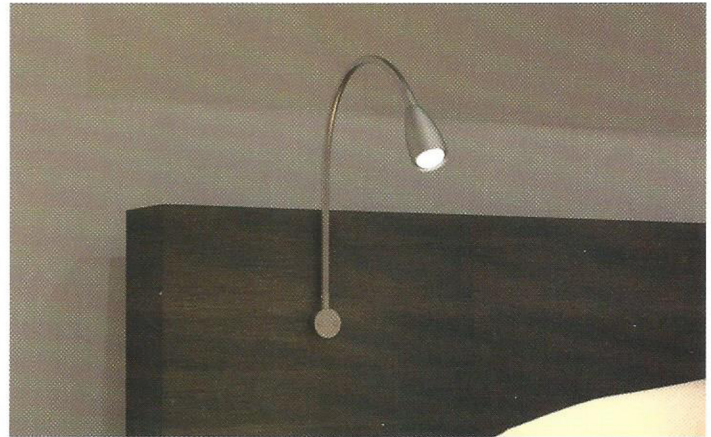

Loox LED 2018

Flexible Light

12 V System

Recess Mounted

Surface Mounted

- Reading light
 - Flexible spotlight in the bookshelf or storage area
 - Easy to position
 - Glass lens provides a pleasant, uniform cone of light
 - Integrated switch – simply rotate the head of the light for on/off
- Supplied with: Mounting accessories
Accessories: Driver - page 21
Note: Cannot be dimmed

Light Color: 3000 (warm white)
Diameter: 32 mm (1 1/4")
Length: 450 mm (17 3/4")
Wattage: 2
Number of LEDs: 1

Lumen: 70
Lumen per watt: 48
Color rendering index (CRI): 93
Cable length: 2 m (78 3/4")
Material/Finish: Steel, silver

Loox LED 3001

Recess Mounted Light

- Enhances display cabinets and shelves
 - Can be surface or recess mounted
 - Two light colors provide options in design
- Accessories: Driver - page 29

Diameter: 65 mm (2 9/16")
Height: 11 mm (7/16")
Wattage: 1.7
Number of LEDs: 24
Color rendering index (CRI): 80-90
Cable length: 2.5 m (98 3/8")
Material: Aluminum with clear glass

Loox LED 3006

Down Light

24 V System

Light Color: 3200 (warm white)
 Length x Width x Height: 900 mm (35 7/16") x 59 mm (2 5/16") x 15 mm (5/8")
 Wattage: 5.4 (1.8 x 3)
 Number of LEDs: 75 (25 x 3)
 Lumen: 280
 Lumen per watt: 42
 Color rendering index (CRI): 80-90
 Cable length: 2 m (78 3/4")
 Material/Finish: Aluminum, silver colored anodized