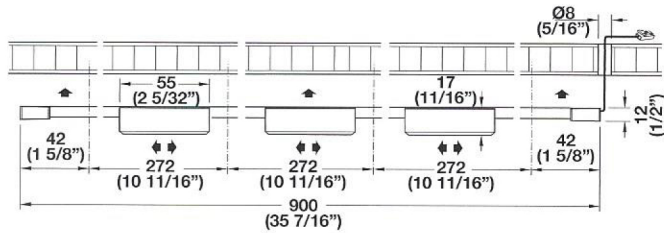

Light Color: 3000 (warm white)
Diameter: 32 mm (1 1/4")
Length: 450 mm (17 3/4")
Wattage: 2
Number of LEDs: 1

Lumen: 70
Lumen per watt: 48
Color rendering index (CRI): 93
Cable length: 2 m (78 3/4")
Material/Finish: Steel, silver

Loox LED 3001

Recess Mounted Light

- Enhances display cabinets and shelves
 - Can be surface or recess mounted
 - Two light colors provide options in design
- Accessories: Driver - page 29

Diameter: 65 mm (2 9/16")
Height: 11 mm (7/16")
Wattage: 1.7
Number of LEDs: 24
Color rendering index (CRI): 80-90
Cable length: 2.5 m (98 3/8")
Material: Aluminum with clear glass

Loox LED 3006

Down Light

24 V System

Light Color: 3200 (warm white)
 Length x Width x Height: 900 mm (35 7/16") x 59 mm (2 5/16") x 15 mm (5/8")
 Wattage: 5.4 (1.8 x 3)
 Number of LEDs: 75 (25 x 3)
 Lumen: 280
 Lumen per watt: 42
 Color rendering index (CRI): 80-90
 Cable length: 2 m (78 3/4")
 Material/Finish: Aluminum, silver colored anodized

Single Light

Length x Width x Height: 55 mm (2 3/16") x 55 mm (2 3/16") x 15 mm (5/8")
 Wattage: 1.8

	Item No.
	833.76.060

Visit our Design Studio for full lighting line.